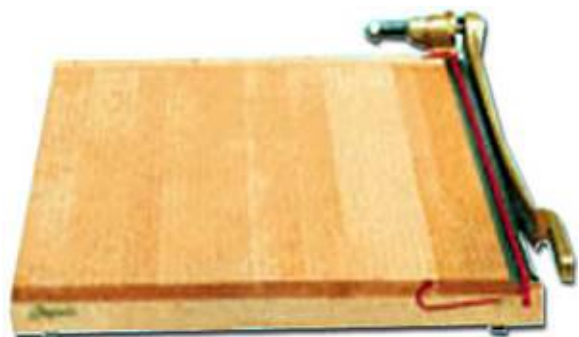

Machine Advantage

Phone: 1-866-432-0042 / INT'L 1-718-859-0917 Fax: 718-228-7476 We Will Match Any Current Web Advertised Price!

Ingento 1162 Paper Cutter - 24 Inch Classic Maple Square Base Paper Trimmer

http://www.machineadvantage.com/24_Inch_Classic_Maple_Square_Base_Trimmer_1323_12859.html

PRODUCT ID # : 12859

OUR PRICE

LIST PRICE :	\$303.50
INSTANT SAVING :	- \$65.50
SALES PRICE :	\$238.00
SHIPPING CHARGE :	FREE

PRODUCT DESCRIPTION

The GBC Ingento 1162 guillotine paper trimmer has a 24 inch cutting length. This paper cutter can cut up to 15 sheets of 20 bond paper at a time. The GBC Ingento 1162 paper cutter is part of GBC Ingento Maple Wood Base Paper Cutter and Trimmer line. Comes with a 1/2 grid and a ruler marked in increments of 1/16 to help ensure accurate paper alignment. To prevent accidents, a steel tension spring securely locks the blade in any position.

PRODUCT FEATURES

PRODUCT SPECIFICATION

Max. Sheet Capacity	15 sheets
Max. Paper Cutting Length	24 in.

DIMENSIONS

Weight:	31.00 lbs.
Width:	28.00 inches
Length:	37.00 inches
Height:	6.00 inches