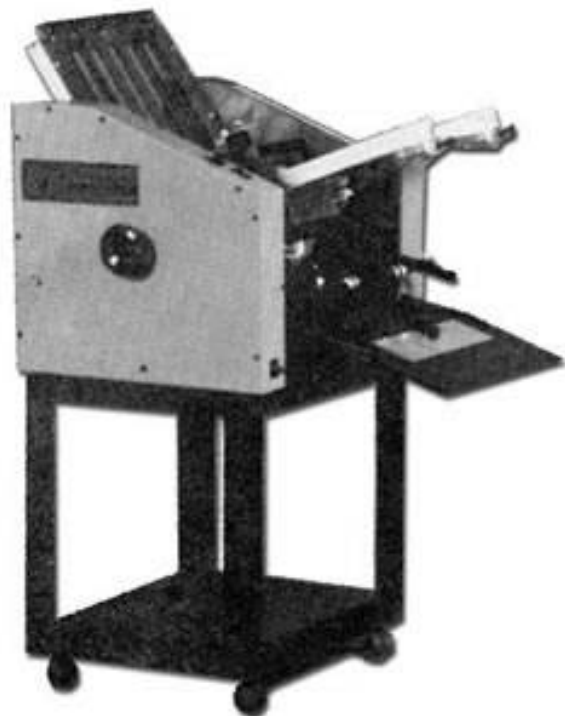

Machine Advantage

Phone: 1-866-432-0042 / INT'L 1-718-859-0917 Fax: 718-228-7476 We Will Match Any Current Web Advertised Price!

ProFold 10001 Elite 500 Friction Paper Folder

http://www.machineadvantage.com/Elite_500_Friction_Folder_1181_10670.html

PRODUCT ID # : 10670

OUR PRICE

LIST PRICE :	\$3495.00
INSTANT SAVING :	- \$106.00
SALES PRICE :	\$3389.00

PRODUCT DESCRIPTION

The Profold Elite 500 FF Paper Folder Profold Model 10001 features a fold stop design, which shows exact plate settings for four standard fold styles. Its special gear material reduces noise to minimal levels and eliminates the need for lubrication. Micrometer adjustments permit exact settings, resulting in precise, professional folds. Stand not included but available as an option.

PRODUCT FEATURES

PRODUCT SPECIFICATION

Speed	20000 sheets/hr.
Max. Form Length	20 in.
Num. of Fold Types	4 quantity
Max. Form Width	14 in.
Min. Form Width	3 in.
Min. Paper Weight	17 bond
Max. Paper Weight	67 bond
Min. Form Length	4 in.
Voltage	115 volts

DIMENSIONS

Weight:	190.00 lbs.
Width:	25.00 inches
Length:	23.00 inches
Height:	19.00 inches