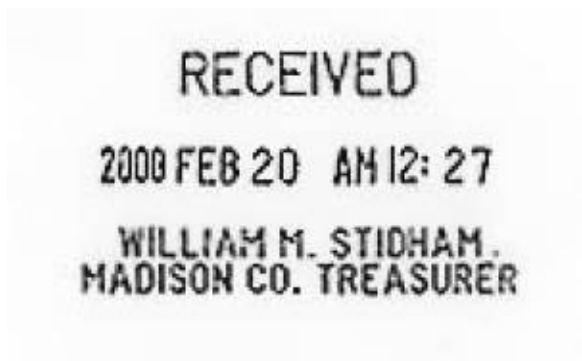

PRODUCT ID # : 15179

OUR PRICE

LIST PRICE :	\$27.00
INSTANT SAVING :	- \$2.00
SALES PRICE :	\$25.00

PRODUCT DESCRIPTION

Widmer Engraving Message Plate Widmer Line of Text On Plate is optional and available on all models T, D, N, 776, 776 E, O, R, S, C, E, TV Engraving One straight line maximum of 25 characters. Straight line borders. Signatures. Background for signatures dots, broken lines, or waves .

PRODUCT FEATURES

PRODUCT SPECIFICATION

Tape Length	N/A in.
Max. Piece Length	2 in.

DIMENSIONS

Weight:	0.25 lbs.
Width:	2.00 inches
Length:	2.00 inches
Height:	2.00 inches