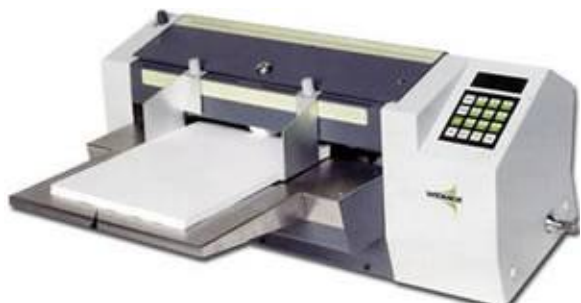

PRODUCT ID # : 10126

PRODUCT SPECIFICATION

Max. Form Length	16 in.
Max. Form Width	15 in.
Min. Form Length	2.875 in.
Min. Form Width	2.875 in.
Voltage	115V, 60HZ volts

DIMENSIONS

Weight:	55.00 lbs.
Width:	24.50 inches
Length:	20.00 inches
Height:	9.00 inches

OUR PRICE

LIST PRICE :	\$4247.00
INSTANT SAVING :	- \$1582.00
SALES PRICE :	\$2665.00
SHIPPING CHARGE :	FREE

PRODUCT DESCRIPTION

Widmer RS O Four Line Document Imprinter
The Widmer RS O is a document signer loaded with helpful features which get your job done quickly and more efficiently. The RS O will imprint up to 4 lines of text on your document, please specify desired text. The RS O signs and endorses checks and documents from 2.875 to 15 wide and 2.875 to 16 long. Up to 9 pre programmed jobs can be stored in the machine for various types of documents. A signature form will be sent upon purchase to be submitted to the manufacturer. This form will be used to create a customized signature plate. Also available for 220 voltage. Specifications
Dimensions 9 x 24 1 2 x 12 20 extension tray
Weight 55 lbs. Shipping Weight 65 lbs.
Maximum Speed 12,000 hr with 3 1 2 check
Maximum Paper Size 15 1 2 x 16 Minimum Paper size 2 7 8 x 2 7 8 Power 120V 60Hz
Hopper Capacity 200 Single Ply Optimum 300 Single Ply Maximum Roller Life 750,000
Impression estimated Drum Selection Imprint, Signature, Date. Extras for RS Series Only
Single signature and saddle Extra signature Border or background 4 lines of text and saddle Each additional line of text Logo Saddle, blank S O Saddle, blank D Date or N Number Saddle, blank MN Number Saddle, blank DMN Date and Number Drum, S O Drum, wheels date D Drum, manual set wheel number MN Drum, manual set wheel date and wheel number DMN Ink roller black Standard Ink roller, Red or blue Ink roller, tri color blue,red,purple Saddle with base lock type segments date or number Saddle with base lock type segments date and number Double document detector