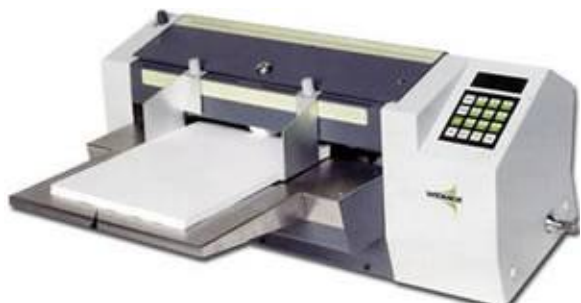

## Widmer RS-MN Manually Operated Seven Digit Imprinter

[http://www.machineadvantage.com/Manually\\_Operated\\_Seven\\_Digit\\_Imprinter\\_168\\_10130.html](http://www.machineadvantage.com/Manually_Operated_Seven_Digit_Imprinter_168_10130.html)

### PRODUCT DESCRIPTION

The Widmer RS MN document signer is the base model for manual document signing yet is still loaded with helpful features such as printing the current date on the document in addition to a seven digit number; the date must be set manually each time. The RS MN imprinting machine signs and endorses checks and documents from 2.875 to 15.5 wide and 2.875 to 16 long. Up to 9 pre programmed jobs can be stored for different types of documents. For security, the unit can be key locked to prevent unauthorized use. A signature form will be sent upon purchase to be submitted to the manufacturer. This form will be used to create a customized signature plate. Also available for 220 voltage.

### PRODUCT SPECIFICATION

Max. Form Length	16 in.
Max. Form Width	15.5 in.
Min. Form Length	2.875 in.
Min. Form Width	2.875 in.
Voltage	120 Volt, 60 Cycle volts

### DIMENSIONS

Weight:	55.00 lbs.
Width:	24.50 inches
Length:	20.00 inches
Height:	9.00 inches