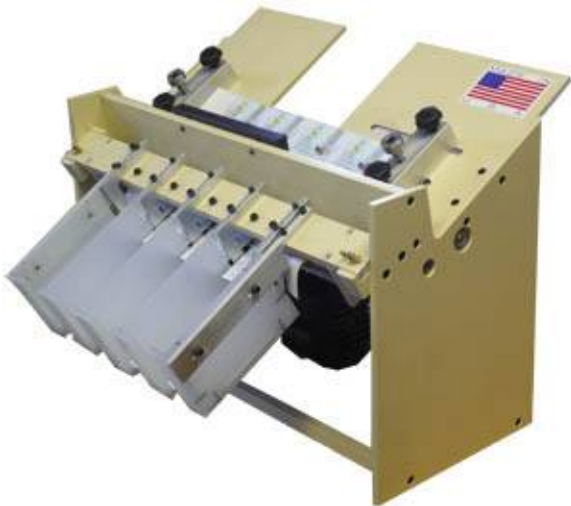

DFG GC2000M 8 UP Gutter Cut Business Card Slitter

http://www.machineadvantage.com/gutter_cut_business_card_slitter_91_15996.html

PRODUCT ID # : 15996

OUR PRICE

LIST PRICE :	\$3999.00
INSTANT SAVING :	- \$402.00
SALES PRICE :	\$3597.00
SHIPPING CHARGE :	FREE

PRODUCT DESCRIPTION

GC2000M Gutter Cut Business Card Slitter for Full Bleed 8 up Card Slitting The GC2000M is the first and only tabletop, multifunction card slitter that can slit full bleed cards quickly accurately in two simple passes. The modular design of the GC2000M makes it essential for anyone who cuts business cards, trading cards, greeting cards, or any type of card imaginable. If you print it, the GC2000M can slit it. DFG customizes each interchangeable module to your exact needs. Need a slitting module for greeting cards and scoring module for CD covers Or how about a slitting module for business cards and another for trading cards Give us the specs for your full bleed cards and we ll design and manufacture the card slitter for you. Other similar machines only perform one function slit, perforate, or score for a specific size. The GC2000M is the all in one card finishing machine. Buy customized modules as you need them for a fraction of the price of a new, single function machine. The user friendly design allows anyone to operate the machine with little to no training. Align the sheets with the guides and flip the switch. It s that easy to slit. Switching modules is simple too and can be done within one minute. View the new video demo below to see the machine in action. Specifications 8 up format for full bleed, gutter cut business cards on 8.5 x 11 sheet Up to 100 lb cover stock Continuous feeding up to .75 inch high stack Maintenance free with self sharpening blades Up to 350 cards per minute Machine size 18 x 18 x 15 Weight 40 lbs Manufactured in the USA Special perforating module available Special scoring module available