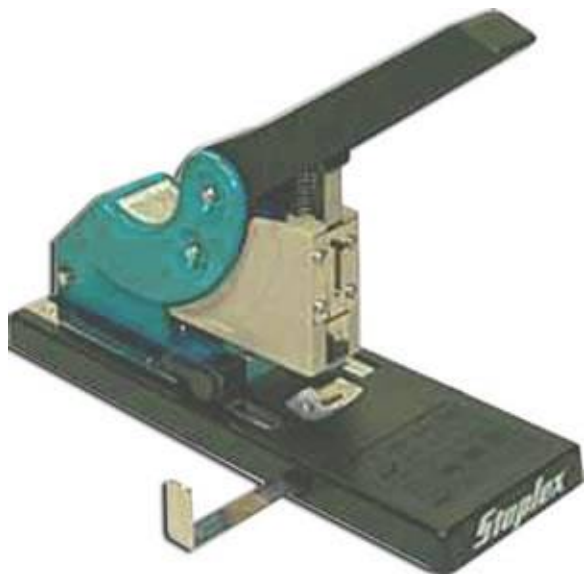

## Lassco W117R Skrebba Heavy Duty Stapler-W117R

[http://www.machineadvantage.com/heavy\\_duty\\_manual\\_stapler\\_1309\\_15648.html](http://www.machineadvantage.com/heavy_duty_manual_stapler_1309_15648.html)

PRODUCT ID # : 15648

### PRODUCT DESCRIPTION

Lassco W117R Skrebba Heavy Duty Stapler Features Adjustable 4 throat depth Powerful manual lever action Push button front loading Dual back gauge stops adjust from 1 8 to 4 Inches Accepts all sizes of heavy duty staples Specifications Actual weight 4 lbs. Shipping weight 5 lbs. Ships via UPS Shipping and handling extra

### DIMENSIONS

Weight:	4.75 lbs.
Width:	4.50 inches
Length:	13.00 inches
Height:	9.50 inches