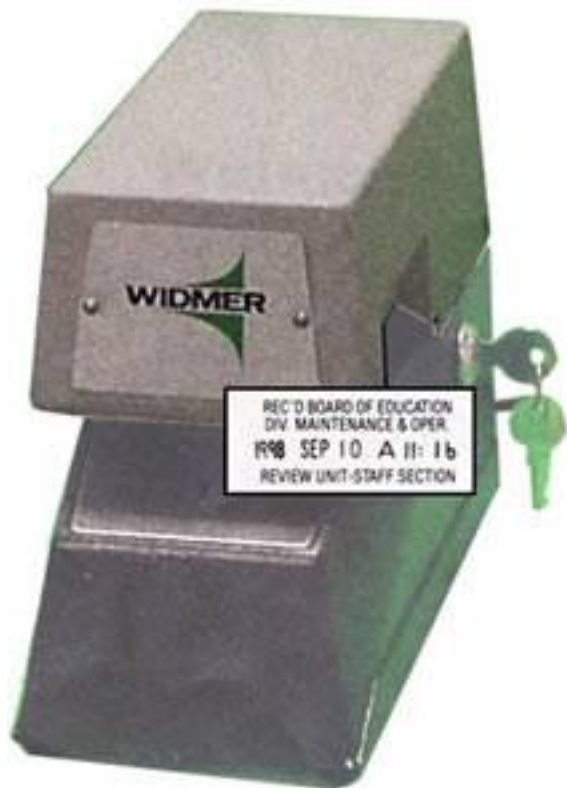

Machine Advantage

Phone: 1-866-432-0042 / INT'L 1-718-859-0917 Fax: 718-228-7476 We Will Match Any Current Web Advertised Price!

Widmer TH Tenths of Hour - STD S Widmer TH Tenths of Hour - STD Sequence

http://www.machineadvantage.com/hh_actual_hundredths_of_an_hour__std_sequence_118_16489.html

OUR PRICE

LIST PRICE :	\$114.00
INSTANT SAVING :	- \$38.00
SALES PRICE :	\$76.00

PRODUCT DESCRIPTION

Widmer TH Tenths of Hour STD Sequence The TH Tenths of Hour 10.6 STD Sequence 2009 MAY 24 P 5.9 is an optional feature for the T 3, T LED 3 and T RSU 3 Automatic Time Stamps.

PRODUCT FEATURES

PRODUCT ID # : 16489

PRODUCT SPECIFICATION

Max. Stock Thickness	N/A in.
Throat Depth	N/A in.
Voltage	N/A volts

DIMENSIONS

Weight:	1.00 lbs.
Width:	1.00 inches
Length:	1.00 inches
Height:	1.00 inches