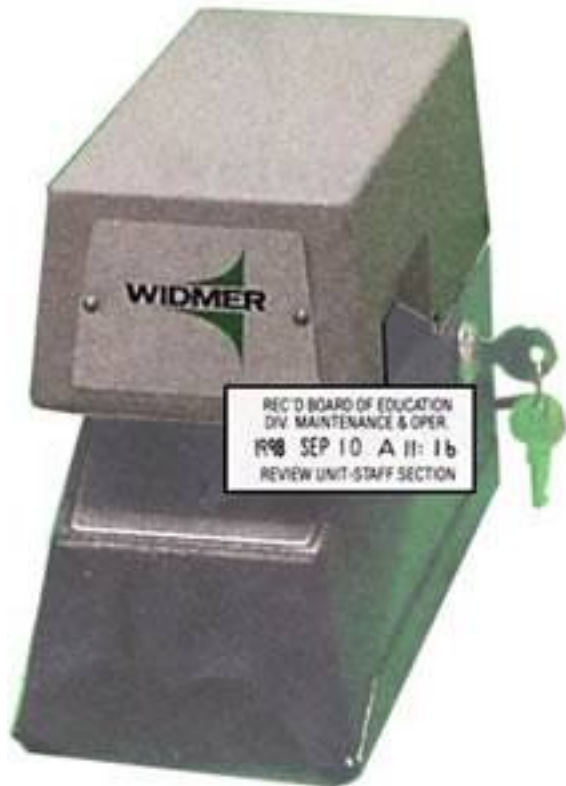

Machine Advantage

Phone: 1-866-432-0042 / INT'L 1-718-859-0917 Fax: 718-228-7476 We Will Match Any Current Web Advertised Price!

Widmer LED Widmer LED Lighted Digital Time Display

<http://www.machineadvantage.com/widmer_t_3_electronic_time_stamp_118_16513.html>

OUR PRICE

LIST PRICE :	$48.00
INSTANT SAVING :	- $11.00
SALES PRICE :	$37.00

PRODUCT DESCRIPTION

Widmer LED Lighted Digital Time Display for the Widmet T 3 and T RSU 3 Date and Time Stamps The LED Lighted Digital Time Display is an optional feature that can be added to Widmer T 3 and T RSU 3 Automatic Date and Time Stamps.

PRODUCT FEATURES

PRODUCT ID # : 16513

PRODUCT SPECIFICATION

Max. Stock Thickness	N/A in.
Throat Depth	N/A in.
Voltage	N/A volts

DIMENSIONS

Weight:	1.00 lbs.
Width:	1.00 inches
Length:	1.00 inches
Height:	1.00 inches